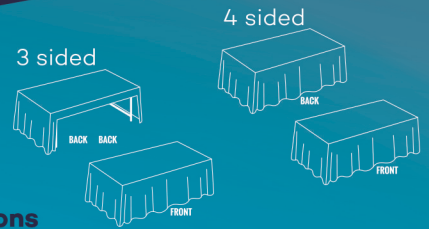

# Throws

Printed on high quality dye sublimation equipment for vivid, long-lasting color reproductions, our Premium 9oz Polyester Table Throws add a polished, professional look to table displays. This product is ideal for use at trade show booths, special events and more and is available in versatile size options.

Table Throws are 100% polyester and can be washed and dried on low heat.

- Versatile size options
- Professional hand-sewn hemming
- Vivid color reproductions
- Meets all standards for flame resistance
- Stable under normal conditions
- Avoid exposure to strong oxidizers, bases, and acids
- Avoid exposure to open flames and exceedingly high temperatures